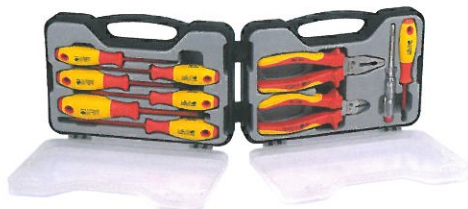

10pcs VDE Safety Case

ITEM NO.PA16-22001-10

- -7-Screwdriver:
- SL:2.4x75mm-3.0x100mm-4.0x100mm-5.5x 125mm
- PH:PH0x60mm-PH1x80mm-PH2x100mm
- -1-Voltage Tester with GS 120~250V
- -1-180mm combination pliers
- -1-160mm diagonal cutting pliers