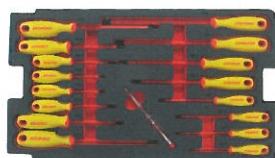

108pcs VDE TOOL SETS

ITEM NO.HA02-108*SPSTSSET

Tray 1- 21 pcs SOCKET & PLIER SET

- 1-180mmL Combination plier
- 1-160mmL Diagonal plier
- 1-200mmL Long nose plier
- 1-160mmL Wire Stripping plier
- 8-3/8"DR. Socket: 8-10-12-13-14-17-19-22mm
- 1-3/8" DR. 200mmL VDE Ratchet
- 1-3/8" DR. 150mmL VDE Extensions
- 1-3/8" DR. 200mmL VDE T-Handle
- 1-Scissors
- 1-Cable Knife
- 4- Blade per box